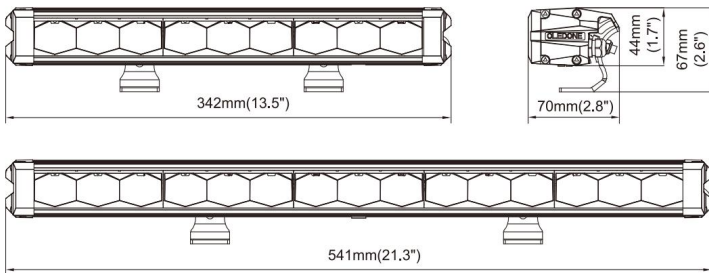

LED LIGHT BAR

NW-NNE

FEATURE

1. The most advanced reflector technology on the market.
2. No edge design lens and black reflector have a modern look.
3. 4500K or 6000K colour temperature, has been optimised to be easy on the eye. This gives a whole new level of driving comfort without compromising design.
4. Blue sidecover for options.
6. DRL functions for options.

CODE	NW-NNE13	NW-NNE21
Size	13"	21"
Power	10W*9	10W*15
Raw lumen	9000lm	15000lm
Voltage	10-32V	
Waterproof	IP69K	
Working temperature	-40-80°C