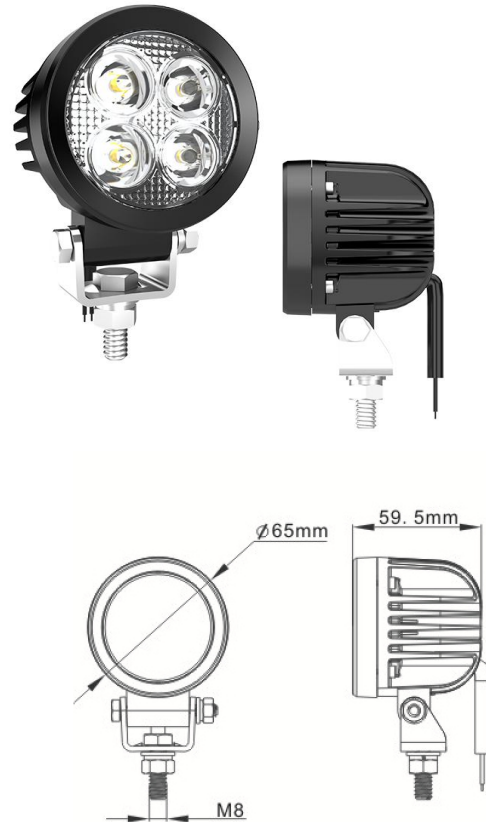

NW-S14

NW-S7

Wide angle brightness

CODE	NW-S4	NW-C4
LED	4 x 10W CREE LED	4 x 10W CREE LED
Color Temp	6000K	6000K
Lumen	4800lm	3000lm
Power	40W	40W
Waterproof	IP68	IP687,IP69K
Voltage	9-48V	10-30V
Dimension	105x105x63mm	83.8 x 126.2 x71.8mm
Working temperature	-40-80°C	-40-80°C

NW-E9

AMP plug

DT plug

- NW-E9 presents the new extreme corrosion resistant worklights with a special coating to improve the resistance of our worklights in harsh conditions.
- High brightness design, especially for heavy duty vehicles, like tractor, mining industry
- Flood and SPOT beam. Customization service is acceptable. DT connector, AMP connector and Cable-end is available

CODE	NW-E9
LED	9 x 10W LED
Color Temp	5000-6500K
Effective lum	5500lm
Effective power	60W
Waterproof	IP67, IP69K
Voltage	10-30V
Dimension	124.2 x 151.2 x87mm
Working temperature	-40-50°C

NW-S44

NW-C44

FEATURE