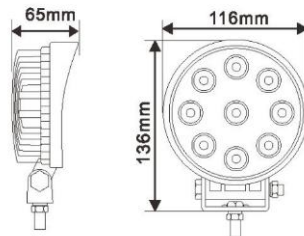

NW-C9

CODE	NW-S9	NW-C9
LED	9 x 3W LED	9 x 5W LED
Color Temp	5000-6500K	6000K
Effective lum	1600lm	2350lm
Effeective power	18W	27W
Waterproof	IP67, IP69K	IP69K
Voltage	10-30V	10-30V
Dimension	109x109x41mm	116x136x65mm
Working temperature	-40-80°C	-40-80°C