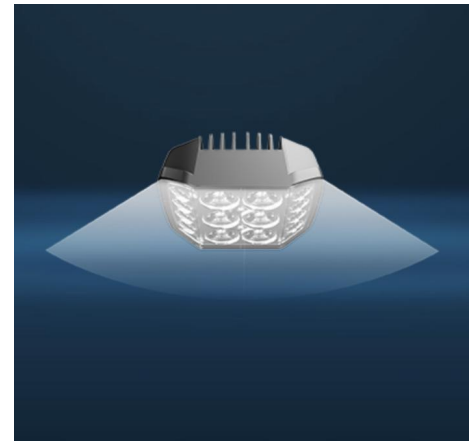

Wide angle brightness