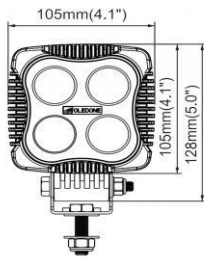

CODE	NW-M16
LED	16x 1W LED
Color Temp	5500K
Raw lum	1000lm
Max power	16W
Waterproof	IP69K
Voltage	6-8.4V
Dimension	120 x 77 x 208mm
Working temperature	-40-80°C

NW-C60

FEATURE

- Sideshooter Design, 120 degree wide angle ensure this work light is suitable for multiple applications and installation choices
- Colorchange function for options
- FLOOD beam, which can be used across numerous applications worldwide

CODE	NW-C60
LED	60 W CREE LED
Color Temp	5500K
Raw lum	6000lm
Max power	60W
Waterproof	IP69K
Voltage	10-32V
Dimension	155x100x74mm
Working temperature	-40-80°C

NW-S4

NW-C4

CODE	NW-S4	NW-C4
LED	4 x 10W CREE LED	4 x 10W CREE LED
Color Temp	6000K	6000K
Lumen	4800lm	3000lm
Power	40W	40W
Waterproof	IP68	IP68,IP69K
Voltage	9-48V	10-30V
Dimension	105x105x63mm	83.8 x 126.2 x 71.8mm
Working temperature	-40-80°C	-40-80°C

NW-S14

NW-S7

Wide angle brightness

CODE	NW-S4	NW-C4
LED	4 x 10W CREE LED	4 x 10W CREE LED
Color Temp	6000K	6000K
Lumen	4800lm	3000lm
Power	40W	40W
Waterproof	IP68	IP687,IP69K
Voltage	9-48V	10-30V
Dimension	105x105x63mm	83.8 x 126.2 x71.8mm
Working temperature	-40-80°C	-40-80°C