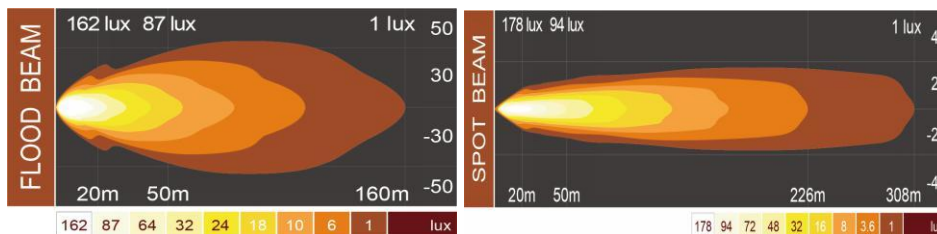

CODE	NW-S40
LED	4x 10W LED
Color Temp	5500K
Raw lum	4800lm
Max power	40W
Waterproof	IP69K
Voltage	10-32V
Dimension	105x95x75mm
Working temperature	-40-80°C