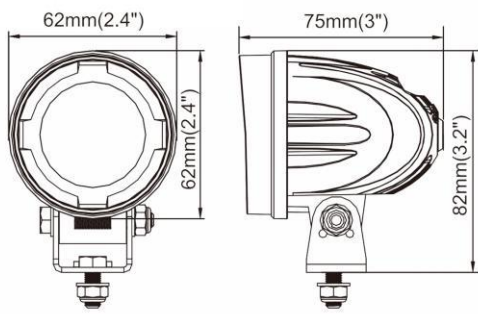

CODE	NW-S40
LED	4x 10W LED
Color Temp	5500K
Raw lum	4800lm
Max power	40W
Waterproof	IP69K
Voltage	10-32V
Dimension	105x95x75mm
Working temperature	-40-80°C

NW-C1

NW-CB1

CODE	NW-C1	NW-CB1
LED	1 x 10W LED	15W or 10W LED
Color Temp	6000K	6000K
Raw lum	900lm	1650lm
Max power	10W	15W/10W
Waterproof	IP68	IP68
Voltage	9-48V	10-30V
Dimension	62x62x75mm	60Dx78.6mm
Working temperature	-40-80°C	-40-80°C