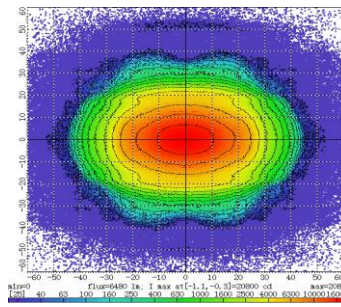

NW-S14

NW-S7

Wide angle brightness

CODE	NW-S4	NW-C4
LED	4 x 10W CREE LED	4 x 10W CREE LED
Color Temp	6000K	6000K
Lumen	4800lm	3000lm
Power	40W	40W
Waterproof	IP68	IP687,IP69K
Voltage	9-48V	10-30V
Dimension	105x105x63mm	83.8 x 126.2 x71.8mm
Working temperature	-40-80°C	-40-80°C

CODE	NW-E9
LED	9 x 10W LED
Color Temp	5000-6500K
Effective lum	5500lm
Effective power	60W
Waterproof	IP67, IP69K
Voltage	10-30V
Dimension	124.2 x 151.2 x87mm
Working temperature	-40-50°C

NW-S44

NW-C44

FEATURE