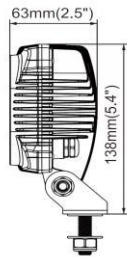

NW-S4

NW-C4

CODE	NW-S4	NW-C4
LED	4 x 10W CREE LED	4 x 10W CREE LED
Color Temp	6000K	6000K
Lumen	4800lm	3000lm
Power	40W	40W
Waterproof	IP68	IP68,IP69K
Voltage	9-48V	10-30V
Dimension	105x105x63mm	83.8 x 126.2 x 71.8mm
Working temperature	-40-80°C	-40-80°C