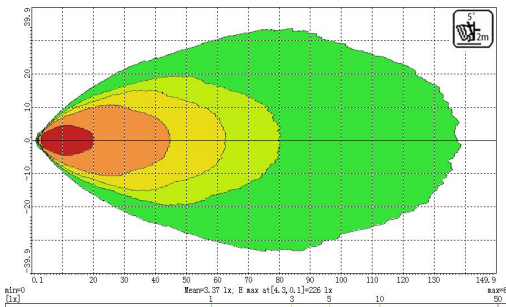

NW-S14

NW-S7

Wide angle brightness

CODE	NW-S4	NW-C4
LED	4 x 10W CREE LED	4 x 10W CREE LED
Color Temp	6000K	6000K
Lumen	4800lm	3000lm
Power	40W	40W
Waterproof	IP68	IP687,IP69K
Voltage	9-48V	10-30V
Dimension	105x105x63mm	83.8 x 126.2 x71.8mm
Working temperature	-40-80°C	-40-80°C

CODE	NW-E9
LED	9 x 10W LED
Color Temp	5000-6500K
Effective lum	5500lm
Effective power	60W
Waterproof	IP67, IP69K
Voltage	10-30V
Dimension	124.2 x 151.2 x87mm
Working temperature	-40-50°C

NW-S44

NW-C44

FEATURE