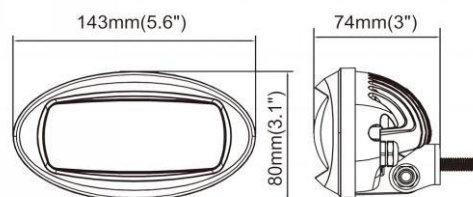

NW-C5

CODE	NW-C10	NW-C5
LED	10 x 5W LED	5 x 5W LED
Color Temp	5000-6500K	6000K
Effective lum	3000lm	2250lm
Effective power	32W	25W
Waterproof	IP67, IP69K	IP68
Voltage	10-30V	10-32V
Dimension	166x106.2x87.6mm	143x80x74mm
Working temperature	-40-80°C	-40-80°C