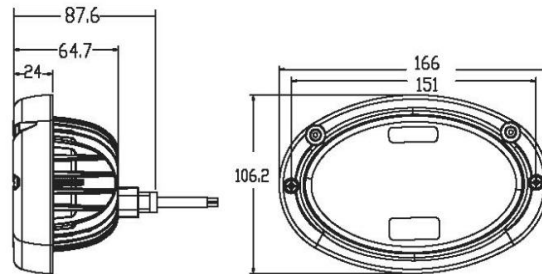

NW-C10

NW-C5

CODE	NW-C10	NW-C5
LED	10 x 5W LED	5 x 5W LED
Color Temp	5000-6500K	6000K
Effective lum	3000lm	2250lm
Effective power	32W	25W
Waterproof	IP67, IP69K	IP68
Voltage	10-30V	10-32V
Dimension	166x106.2x87.6mm	143x80x74mm
Working temperature	-40-80°C	-40-80°C