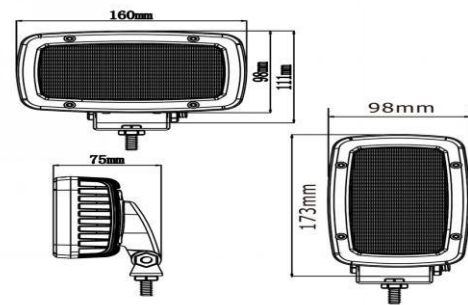

NW-S21

CODE	NW-S6	NW-S21
LED	6 x 10W LED	21pcs 3W LED
Color Temp	5000-6500K	6000K
Effective lum	4500lm	4320lm
Effective power	50W	36W
Waterproof	IP67, IP69K	IP69K
Voltage	10-30V	10-30V
Dimension	124.2 x 151.2 x 87mm	160x111x75mm
Working temperature	-40-80°C	-40-80°C