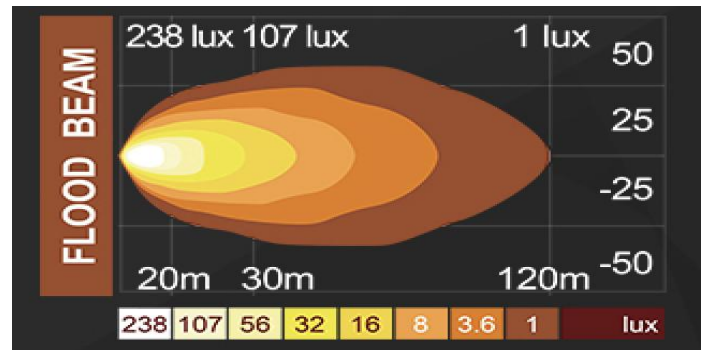

CODE	NW-M16
LED	16x 1W LED
Color Temp	5500K
Raw lum	1000lm
Max power	16W
Waterproof	IP69K
Voltage	6-8.4V
Dimension	120 x 77 x 208mm
Working temperature	-40-80°C

NW-C60

FEATURE

- Sideshooter Design, 120 degree wide angle ensure this work light is suitable for multiple applications and installation choices
- Colorchange function for options
- FLOOD beam, which can be used across numerous applications worldwide