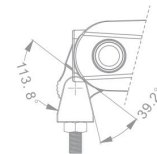

FEATURE

- Output: 4000lm
- LED power: 40W
- CREE LED work lamp with unique design.
- R10, R112 approved
- Good heat dissipation
- It is suitable for any place, any vehicles.
- Single bolt or double bolts for options