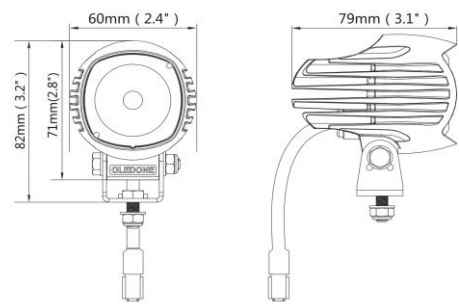

CODE	NW-S40
LED	4x 10W LED
Color Temp	5500K
Raw lum	4800lm
Max power	40W
Waterproof	IP69K
Voltage	10-32V
Dimension	105x95x75mm
Working temperature	-40-80°C

NW-C1

NW-CB1

CODE	NW-C1	NW-CB1
LED	1 x 10W LED	15W or 10W LED
Color Temp	6000K	6000K
Raw lum	900lm	1650lm
Max power	10W	15W/10W
Waterproof	IP68	IP68
Voltage	9-48V	10-30V
Dimension	62x62x75mm	60Dx78.6mm
Working temperature	-40-80°C	-40-80°C