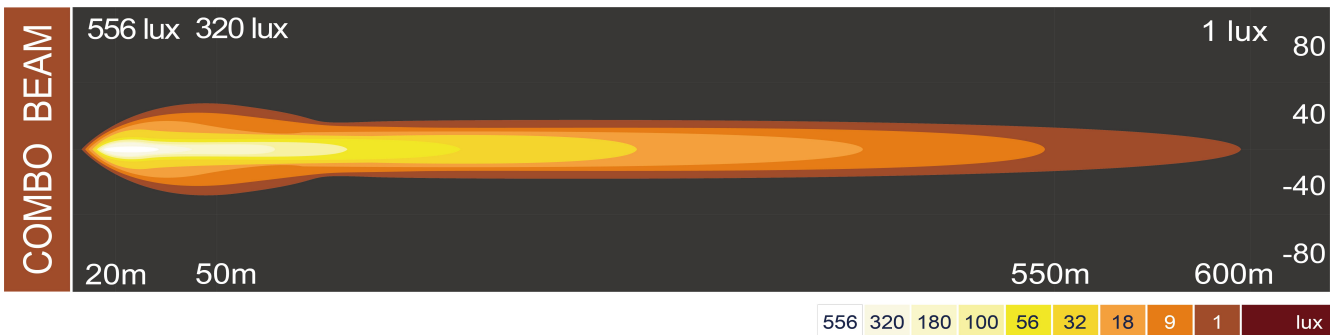

LED LIGHT BAR

NW-NNE

FEATURE

1. The most advanced reflector technology on the market.
2. No edge design lens and black reflector have a modern look.
3. 4500K or 6000K colour temperature, has been optimised to be easy on the eye. This gives a whole new level of driving comfort without compromising design.
4. Blue sidecover for options.
6. DRL functions for options.

CODE	NW-NNE13	NW-NNE21
Size	13"	21"
Power	10W*9	10W*15
Raw lumen	9000lm	15000lm
Voltage	10-32V	
Waterproof	IP69K	
Working temperature	-40-80°C