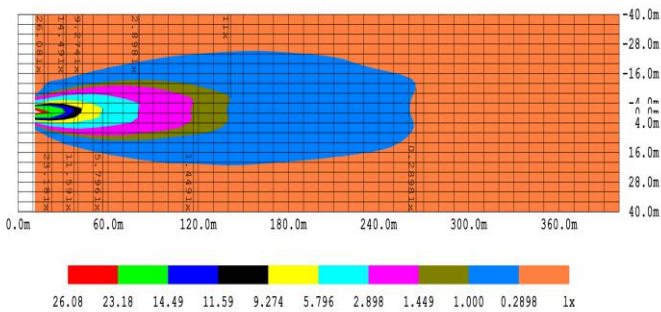

WORK LIGHT

NW-HL

- Newest LED combination headlight takes traditional halogen headlight to a whole new level. Combining high beam, low beam, turning light, position light with R112, R6 and R7 certifications
- Heated lens, Snow- melting function
- High beam and low beam together, more suitable for driving

CODE	NW-HL
High beam/Spot	66W(3 x22W LED),1500lm
Low Beam/Flood	22W(1 x22W LED),850lm
Turning light	8W(8 x1W LED)
Position light	1.6W(8 x0.2W LED)
Waterproof	IP67,IP69K
Voltage	10-32V
Dimension	214 x92 x173mm
Working temperature	-40-80°C