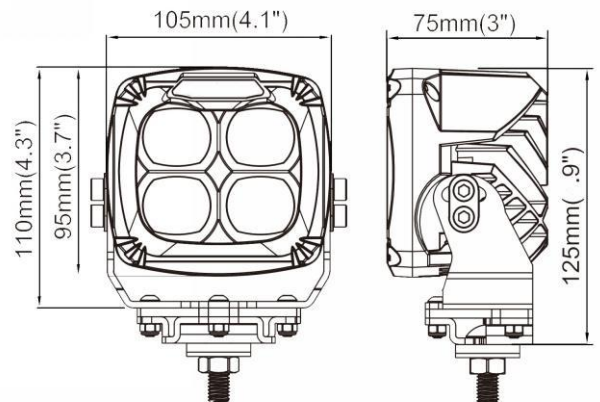

CODE	NW-S40
LED	4x 10W LED
Color Temp	5500K
Raw lum	4800lm
Max power	40W
Waterproof	IP69K
Voltage	10-32V
Dimension	105x95x75mm
Working temperature	-40-80°C