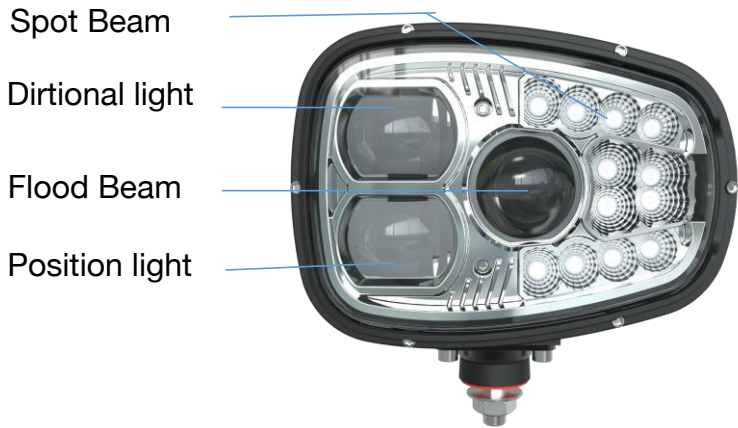

WORK LIGHT

NW-HL

- Newest LED combination headlight takes traditional halogen headlight to a whole new level. Combining high beam, low beam, turning light, position light with R112, R6 and R7 certifications
- Heated lens, Snow- melting function
- High beam and low beam together, more suitable for driving

CODE	NW-HL
High beam/Spot	66W(3 x22W LED),1500lm
Low Beam/Flood	22W(1 x22W LED),850lm
Turning light	8W(8 x1W LED)
Position light	1.6W(8 x0.2W LED)
Waterproof	IP67,IP69K
Voltage	10-32V
Dimension	214 x92 x173mm
Working temperature	-40-80°C