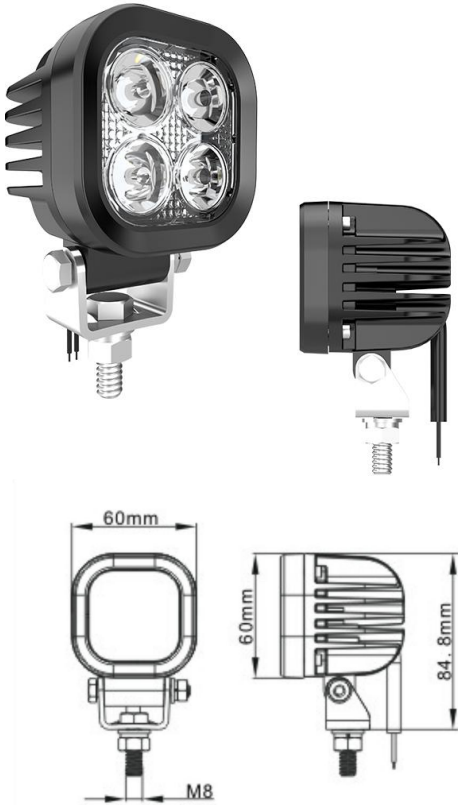

NW-S14

NW-S7

Wide angle brightness

CODE	NW-S4	NW-C4
LED	4 x 10W CREE LED	4 x 10W CREE LED
Color Temp	6000K	6000K
Lumen	4800lm	3000lm
Power	40W	40W
Waterproof	IP68	IP687,IP69K
Voltage	9-48V	10-30V
Dimension	105x105x63mm	83.8 x 126.2 x71.8mm
Working temperature	-40-80°C	-40-80°C

NW-E9

AMP plug

DT plug

- NW-E9 presents the new extreme corrosion resistant worklights with a special coating to improve the resistance of our worklights in harsh conditions.
- High brightness design, especially for heavy duty vehicles, like tractor, mining industry
- Flood and SPOT beam. Customization service is acceptable. DT connector, AMP connector and Cable-end is available

CODE	NW-E9
LED	9 x 10W LED
Color Temp	5000-6500K
Effective lum	5500lm
Effective power	60W
Waterproof	IP67, IP69K
Voltage	10-30V
Dimension	124.2 x 151.2 x87mm
Working temperature	-40-50°C

NW-S44

NW-C44

FEATURE