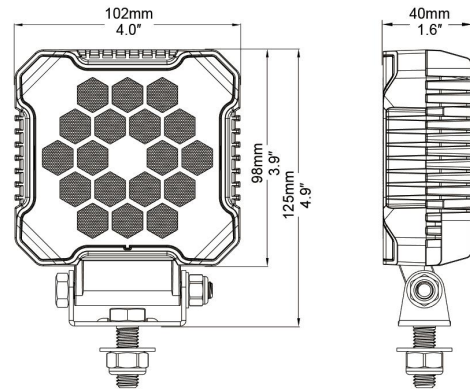

CODE	NW-E36
LED	18 x 3W LED
Color Temp	6000K
Lumen	3600lm
Power	36W
Waterproof	IP68
Voltage	9-32V DC
Light patterns	Flood
Connector	Deutsch
Working temperature	-40-+85°C
Housing	Aluminum
Mount	Stainless steel bracket