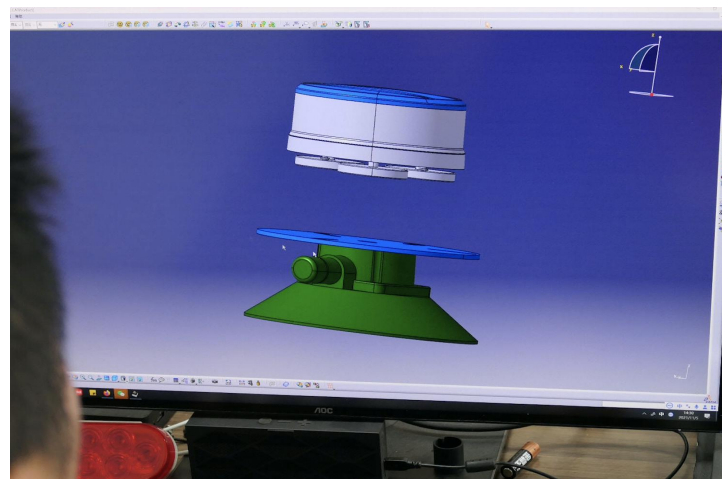

Our Production