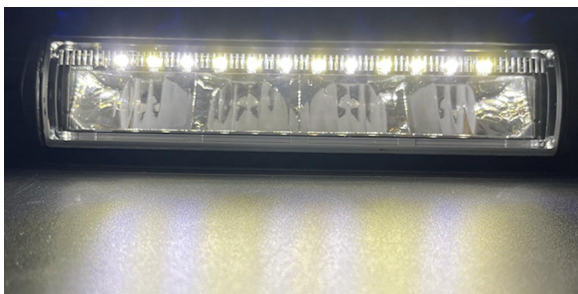

LED position Light

FEATURE

- NW-S36, solid aluminum housing for efficient heat dissipation prolongs lifespan
- Adopts 6pcs high power LED for driving light
- 3.3W position light
- Single bolt or two bolts mounting version
- Approval: ECE R112,R7, SAE/DOT /CE/RoHS

CODE	NW-S36
LED	10 x 4W LED
Color Temp	6000K
Raw lum	4000lm
Max power	40W
Waterproof	IP67
Voltage	10-30V
Dimension	195 X 38 X 65.6mm
Working temperature	-40-80°C