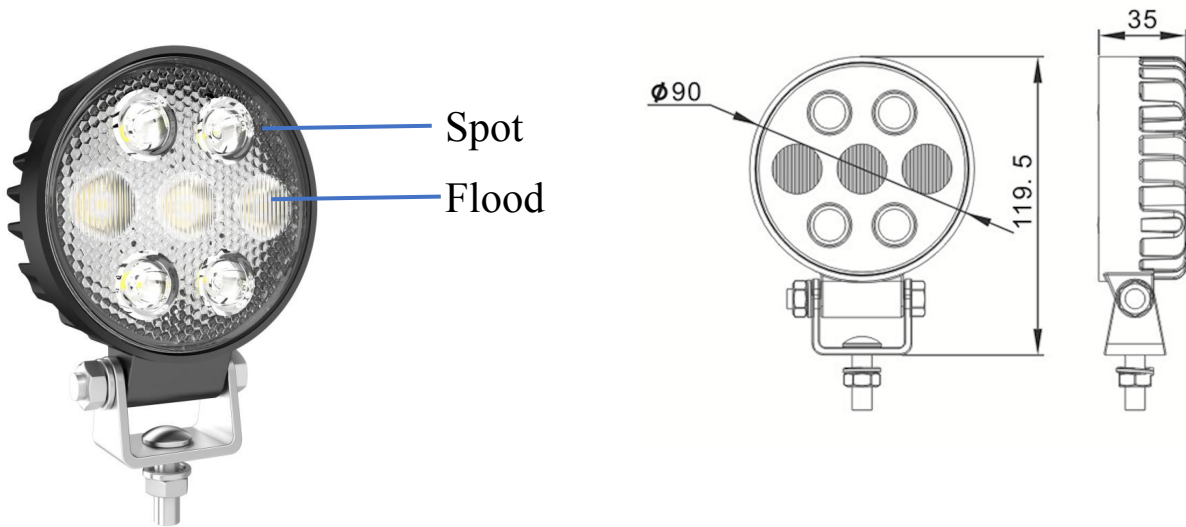

NW-S14

NW-S7