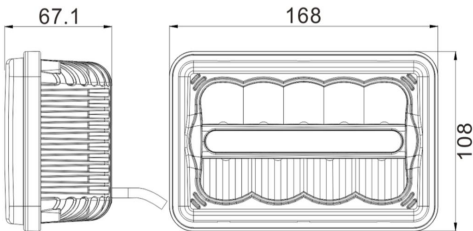

Serious as regards to the establishment and development of business relationships that truly are mutually-beneficial

NW-T120

FEATURE

Combinated Low and High Beam, with Position light/DRL function

- . 9-32V
- . @Low Beam:1600 lms & 20W
- . @High Beam:3000lms & 35W
- . @DRL: 180lms & 3W
- . IP68
- . Emark, R10 and R112 approval

Dimension

FRONT POSITION

LOW BEAM

HIGH BEAM

CODE	NW-T120
LED	4x 5W, 5X7W LED
Color Temp	5500K
Low Beam	1600 lm
High Beam	3000 lm
Waterproof	IP69K
Voltage	9-32V
Dimension	168x108x67.1mm
Working temperature	-40-80°C