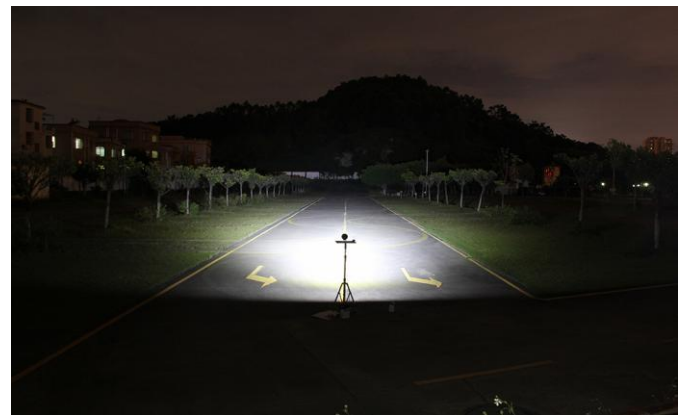

NW-S9

10-32V

IP69K

EMC

Surper thin work light, popular in agricutlure and forestry industry

NW-C9

CODE	NW-S9	NW-C9
LED	9 x 3W LED	9 x 5W LED
Color Temp	5000-6500K	6000K
Effective lum	1600lm	2350lm
Effeective power	18W	27W
Waterproof	IP67, IP69K	IP69K
Voltage	10-30V	10-30V
Dimension	109x109x41mm	116x136x65mm
Working temperature	-40-80°C	-40-80°C