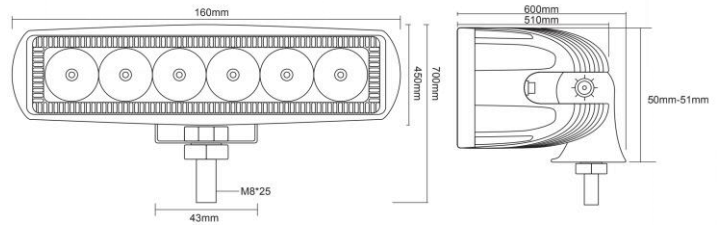

NW-S6

- One font popular design, greatly expand the lighting area.
- Low power with competitive price, which widely fit for the machinery, mining trucks, excavators, dozers, loading shovel, agricultural harvester, plough, tractors and etc.
- Flood and SPOT beam. Customization service is acceptable. DT connector, AMP connector and Cable-end is available