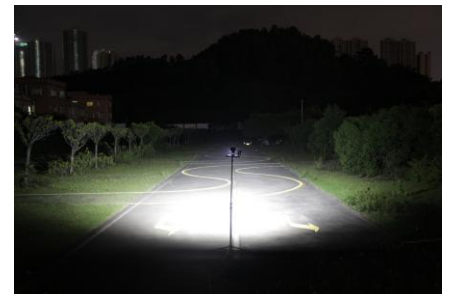

NW-E9

AMP plug

DT plug

- NW-E9 presents the new extreme corrosion resistant worklights with a special coating to improve the resistance of our worklights in harsh conditions.
- High brightness design, especially for heavy duty vehicles, like tractor, mining industry
- Flood and SPOT beam. Customization service is acceptable. DT connector, AMP connector and Cable-end is available