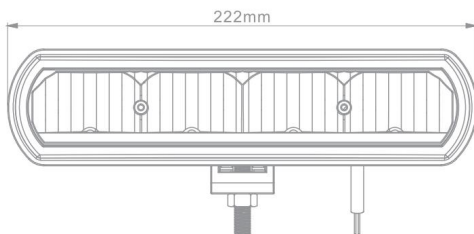

FEATURE

- Output: 4000lm
- LED power: 40W
- CREE LED work lamp with unique design.
- R10, R112 approved
- Good heat dissipation
- It is suitable for any place, any vehicles.
- Single bolt or double bolts for options