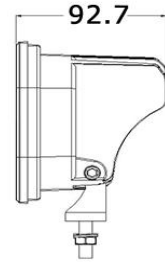

NW-S40D

DRL

FEATURE

- Solid aluminum housing for efficient heat dissipation prolongs lifespan
- Adopts 4pcs high power LED, SPOT beam with DRL function - optional of amber color and clear color
- Rated IP67 for dust and water resistance
- Strong and robot design, suit for trailer&truck, heavy duty vehicles and construction vehicles

CODE	SPEC
DRL/Park light	1pcs 1W phillip LED
LED	4pcs 10W LED
Color Temp	5000-6500K
Effective lumen	2500lm
Effective Power	40W
Waterproof	IP67
Voltage	IP67
Dimension	112.5*112.5*92.7mm
Working temperature	-40-70°C