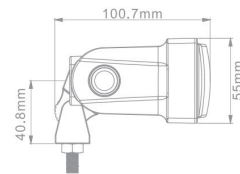

FEATURE

- Output: 4000lm
- LED power: 40W
- CREE LED work lamp with unique design.
- R10, R112 approved
- Good heat dissipation
- It is suitable for any place, any vehicles.
- Single bolt or double bolts for options