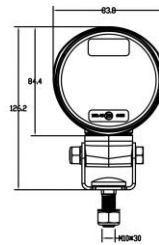

NW-C4

CODE	NW-S4	NW-C4
LED	4 x 10W CREE LED	4 x 10W CREE LED
Color Temp	6000K	6000K
Lumen	4800lm	3000lm
Power	40W	40W
Waterproof	IP68	IP68,IP69K
Voltage	9-48V	10-30V
Dimension	105x105x63mm	83.8 x 126.2 x 71.8mm
Working temperature	-40-80°C	-40-80°C