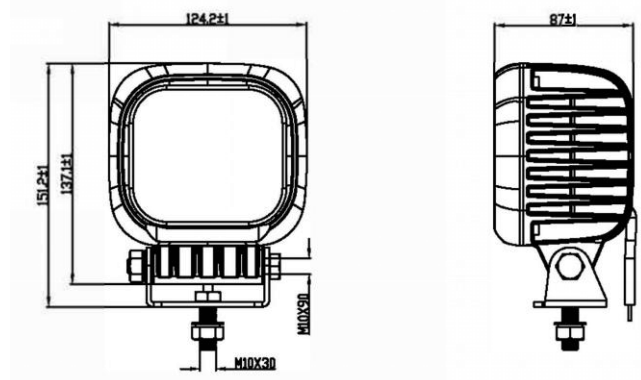

NW-E9

AMP plug

DT plug

- NW-E9 presents the new extreme corrosion resistant worklights with a special coating to improve the resistance of our worklights in harsh conditions.
- High brightness design, especially for heavy duty vehicles, like tractor, mining industry
- Flood and SPOT beam. Customization service is acceptable. DT connector, AMP connector and Cable-end is available