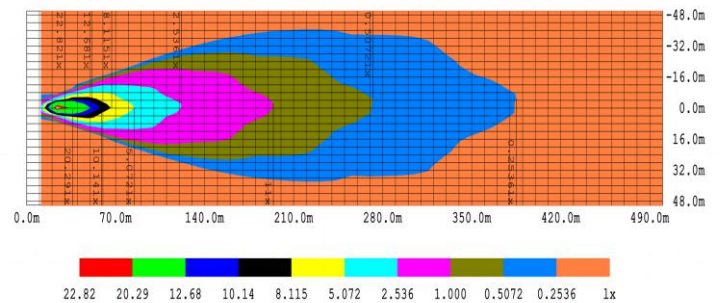

WORK LIGHT

NW-HL

- Newest LED combination headlight takes traditional halogen headlight to a whole new level. Combining high beam, low beam, turning light, position light with R112, R6 and R7 certifications
- Heated lens, Snow- melting function
- High beam and low beam together, more suitable for driving

CODE	NW-HL
High beam/Spot	66W(3 x22W LED),1500lm
Low Beam/Flood	22W(1 x22W LED),850lm
Turning light	8W(8 x1W LED)
Position light	1.6W(8 x0.2W LED)
Waterproof	IP67,IP69K
Voltage	10-32V
Dimension	214 x92 x173mm
Working temperature	-40-80°C