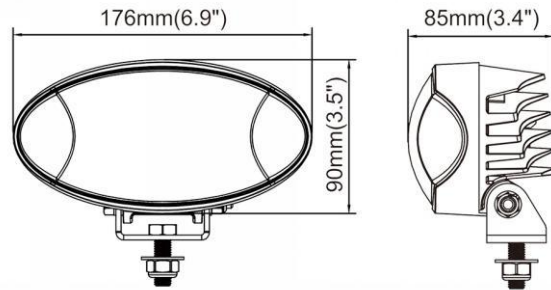

CODE	NW-HL
High beam/Spot	66W(3 x22W LED),1500lm
Low Beam/Flood	22W(1 x22W LED),850lm
Turning light	8W(8 x1W LED)
Position light	1.6W(8 x0.2W LED)
Waterproof	IP67,IP69K
Voltage	10-32V
Dimension	214 x92 x173mm
Working temperature	-40-80°C

CODE	NW-M16
LED	16x 1W LED
Color Temp	5500K
Raw lum	1000lm
Max power	16W
Waterproof	IP69K
Voltage	6-8.4V
Dimension	120 x 77 x 208mm
Working temperature	-40-80°C

NW-C60

FEATURE

- Sideshooter Design, 120 degree wide angle ensure this work light is suitable for multiple applications and installation choices
- Colorchange function for options
- FLOOD beam, which can be used across numerous applications worldwide