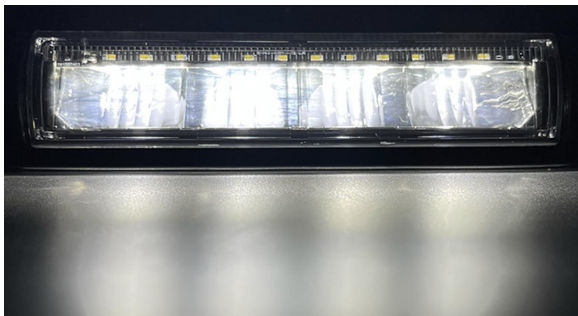

NW-S36

LED driving Light