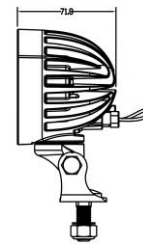

NW-C4

CODE	NW-S4	NW-C4
LED	4 x 10W CREE LED	4 x 10W CREE LED
Color Temp	6000K	6000K
Lumen	4800lm	3000lm
Power	40W	40W
Waterproof	IP68	IP68,IP69K
Voltage	9-48V	10-30V
Dimension	105x105x63mm	83.8 x 126.2 x 71.8mm
Working temperature	-40-80°C	-40-80°C