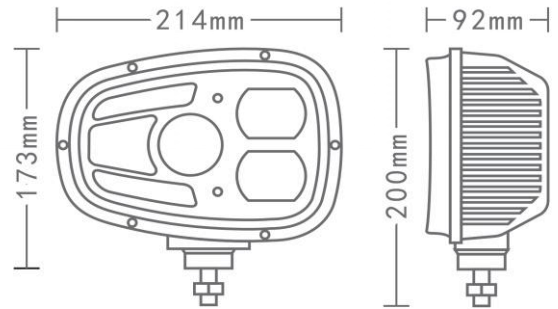

WORK LIGHT

NW-HL

- Newest LED combination headlight takes traditional halogen headlight to a whole new level. Combining high beam, low beam, turning light, position light with R112, R6 and R7 certifications
- Heated lens, Snow- melting function
- High beam and low beam together, more suitable for driving

CODE	NW-HL
High beam/Spot	66W(3 x22W LED),1500lm
Low Beam/Flood	22W(1 x22W LED),850lm
Turning light	8W(8 x1W LED)
Position light	1.6W(8 x0.2W LED)
Waterproof	IP67,IP69K
Voltage	10-32V
Dimension	214 x92 x173mm
Working temperature	-40-80°C