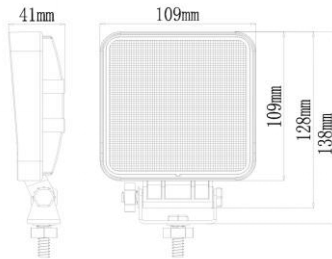

NW-S9

10-32V

IP69K

EMC

Surper thin work light, popular in agricutlure and forestry industry