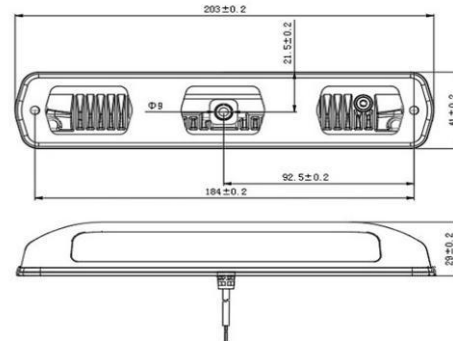

NW-S12

CODE	NW-S12
LED	12 x 10W LED
Color Temp	6000K
Raw lum	7000lm
Max power	75W
Waterproof	IP67
Voltage	12-48V
Dimension	237 x 98 x 229mm
Working temperature	-40-80°C

NW-L6

FEATURE

- NW-L6, solid aluminum housing for efficient heat dissipation prolongs lifespan
- Adopts 6pcs high power LED
- Rated IP67 for dust and water resistance
- Hidden bolt mounting