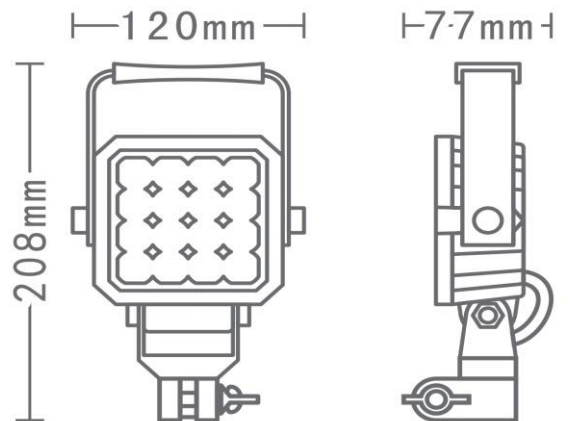

NW-M16

FEATURE

- The magnetic and rechargeable work light, it is made of aluminum housing and heat-resistant plastic
- Built-in rechargeable battery, can be recharged by 12V DC car charger and 100-240V AC/DC standard power adapter
- Charge it 5 hours(fully charged), and use it 1.5hours
- Adjustable bracket provides multi-angle illumination, magnet base and portable handle make your hand free to do other things in the night. Great for car repair, home lighting, camping, hiking, power outages, emergency

CODE	NW-M16
LED	16x 1W LED
Color Temp	5500K
Raw lum	1000lm
Max power	16W
Waterproof	IP69K
Voltage	6-8.4V
Dimension	120 x 77 x 208mm
Working temperature	-40-80°C