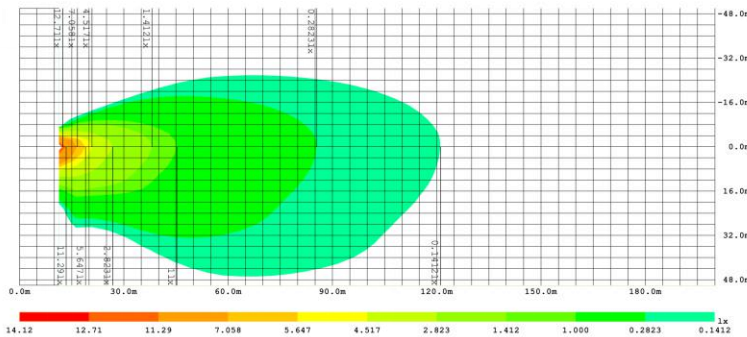

NW-M16

FEATURE

- The magnetic and rechargeable work light, it is made of aluminum housing and heat-resistant plastic
- Built-in rechargeable battery, can be recharged by 12V DC car charger and 100-240V AC/DC standard power adapter
- Charge it 5 hours(fully charged), and use it 1.5hours
- Adjustable bracket provides multi-angle illumination, magnet base and portable handle make your hand free to do other things in the night. Great for car repair, home lighting, camping, hiking, power outages, emergency

CODE	NW-M16
LED	16x 1W LED
Color Temp	5500K
Raw lum	1000lm
Max power	16W
Waterproof	IP69K
Voltage	6-8.4V
Dimension	120 x 77 x 208mm
Working temperature	-40-80°C