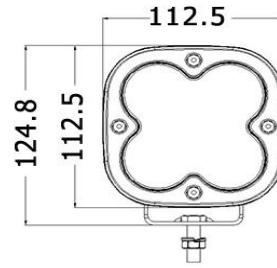

NW-S40D

DRL

FEATURE

- Solid aluminum housing for efficient heat dissipation prolongs lifespan
- Adopts 4pcs high power LED, SPOT beam with DRL function - optional of amber color and clear color
- Rated IP67 for dust and water resistance
- Strong and robot design, suit for trailer&truck, heavy duty vehicles and construction vehicles

CODE	SPEC
DRL/Park light	1pcs 1W phillip LED
LED	4pcs 10W LED
Color Temp	5000-6500K
Effective lumen	2500lm
Effective Power	40W
Waterproof	IP67
Voltage	IP67
Dimension	112.5*112.5*92.7mm
Working temperature	-40-70°C