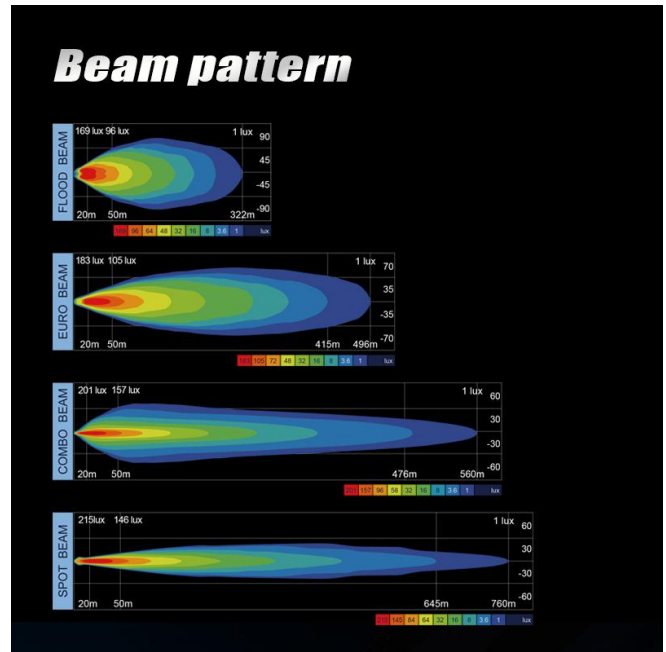

OFF ROAD LIGHT

NW-SL

FEATURE

1. DRL function applies to E-mark R87 regulation
2. OSRAM 10W LED chips, inner top mounted
3. E-mark approved, legal LED driving
4. Screwless & lightweight components design
5. Narrow rim design, wider optical surface

CODE	NW-SL10	NW-SL19	NW-SL23	NW-SL32	NW-SL40
Size	10"	19"	23"	32"	40"
Power	10W*6	10W*12	10W*15	10W*21	10W*27
Raw lumen	6000lm	12000lm	15000lm	21000lm	27000lm
Voltage	10-31V				
Waterproof	IP69K				
Working temperature	-40-80°C